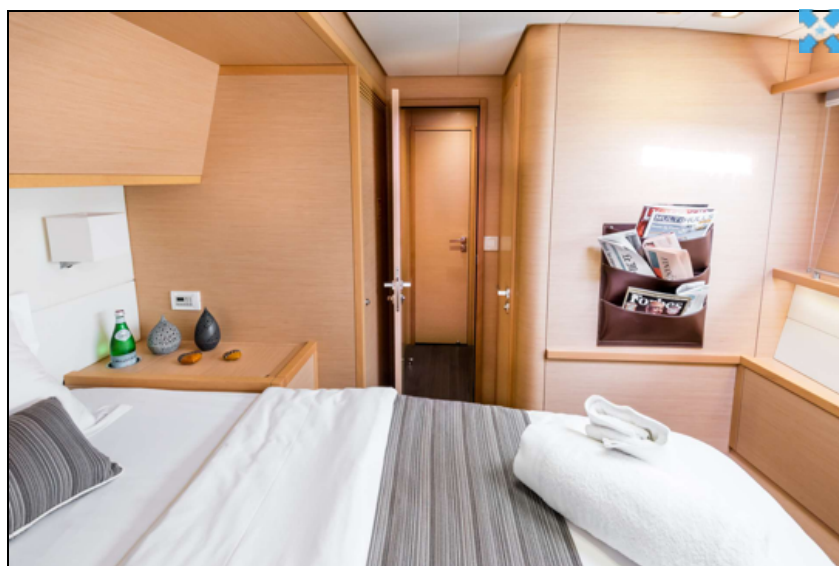

Rates

SELENE

Length: 62.0 Ft

Guests: 10

Cabins: 5

Crew: 3

King: 0

Queen: 5

Double: 0

Single: 0

Pullman: 0

Accommodations:

Cabins: 5 + 2 crew / Heads: 5

+ 2 crew

- Sleeps 10 guests in 5 spacious guest cabins

- Crew enjoy their own separate cabins & heads