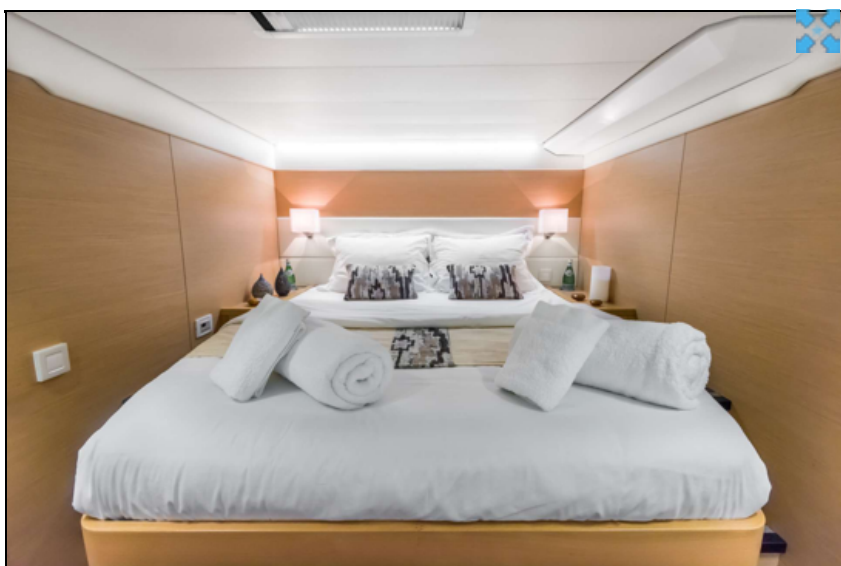

Rates

SELENE

Length: 62.0 Ft

Guests: 10

Cabins: 5

Crew: 3

King: 0

Queen: 5

Double: 0

Single: 0

Pullman: 0

Accommodations:

Cabins: 5 + 2 crew / Heads: 5

+ 2 crew

- Sleeps 10 guests in 5 spacious guest cabins

- Crew enjoy their own separate cabins & heads